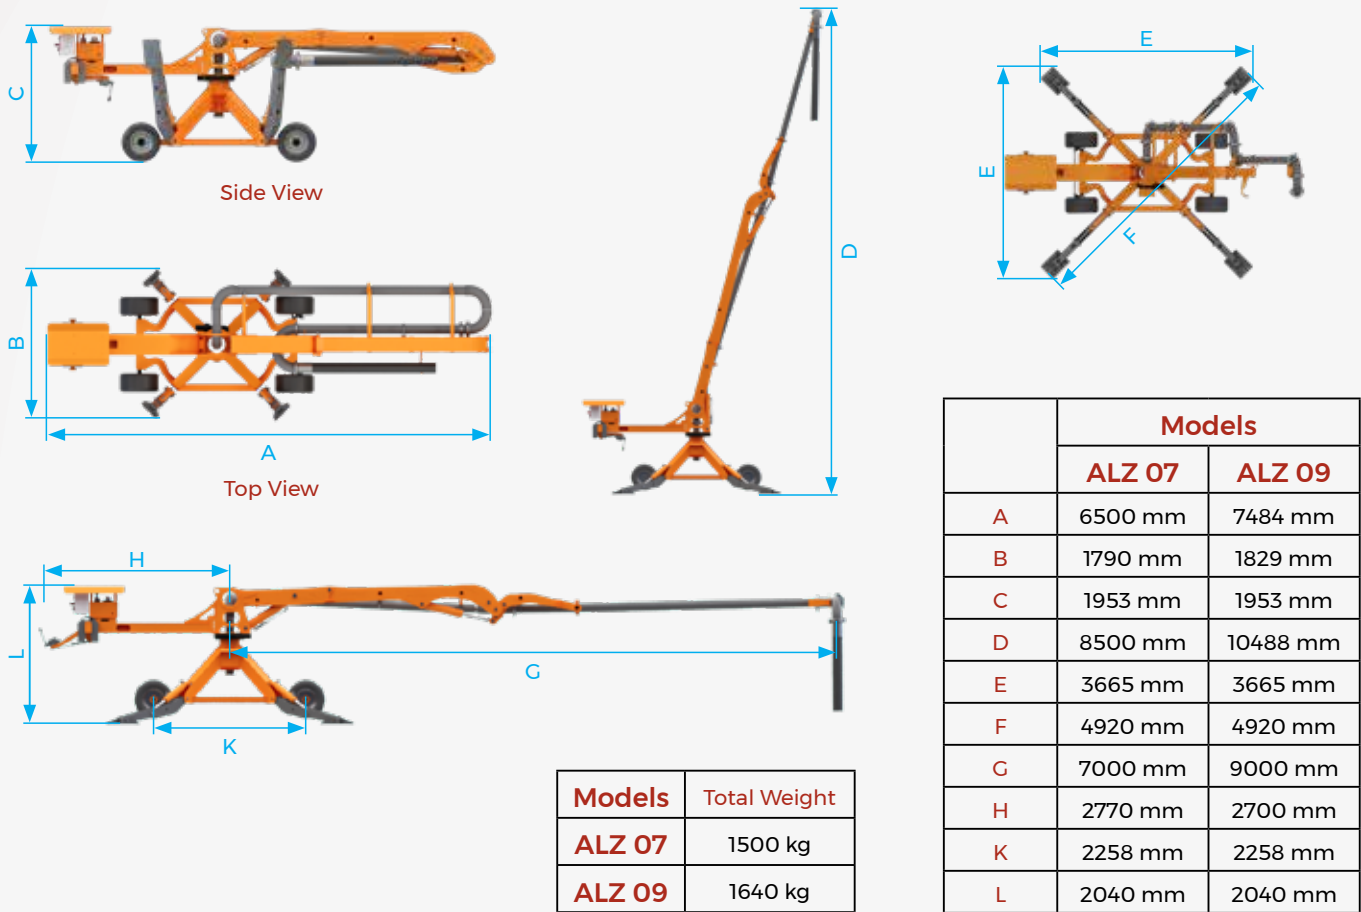

**ALCANZADOR
MINI SPIDER BOOM
ON TROLLEY**

ALZ
Series
ALZ 07
ALZ 09

Lightest and Also Strongest

- Easily Transported, Thanks to The Modular Structure
- Economical
- Lightest and Also Strongest In Its Class Thanks To the Unique Structure Reduces The Cost

Side View

Model	L
ALZ 07	7 m
ALZ 09	9 m

ALZ Series / Technical Details

ALZ 07

ALZ 09

**Atabey; Common language of concrete
placer's in more than 80 countries**

/AtabeyBetonMakinalari

/atabeyconstructionequipment